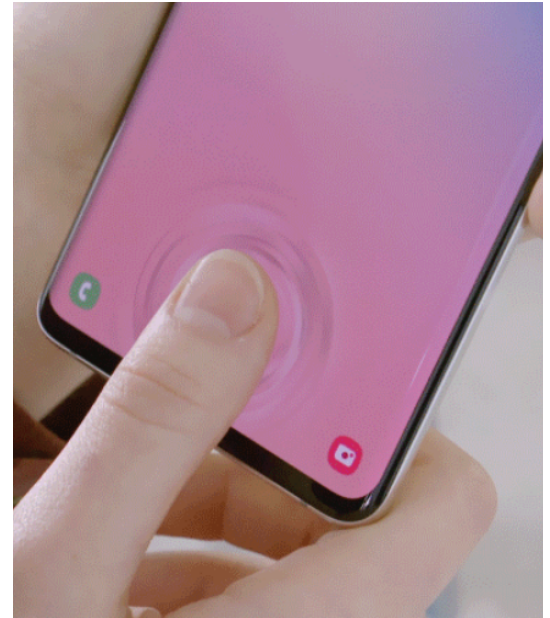

BODYGUARDZ®

Galaxy S10
Galaxy S10+
Galaxy S10e

BodyGuardz products perfectly compliment & enhance features of the Galaxy 10 series

+ ULTRASONIC, IN-DISPLAY FINGERPRINT SENSOR

BodyGuardz screen protectors are among the few protective accessories that work with the in-display fingerprint sensor. Get the added benefit of quality protection without sacrificing device functionality.

+ BEST IN CLASS INFINITY DESIGN & DYNAMIC AMOLED DISPLAY

At BodyGuardz, we value cutting-edge innovation. We design our screen protectors and cases to enhance, not compromise the performance or your experience with Samsung's newest devices.

+ NEXT-GENERATION POWER

With new PowerShare capabilities, wireless charging, and an extended battery life, charging is a key part of the S10 & S10+ experience. BodyGuardz cases are designed to not interfere with these amazing features, while still protecting from impacts and drops.